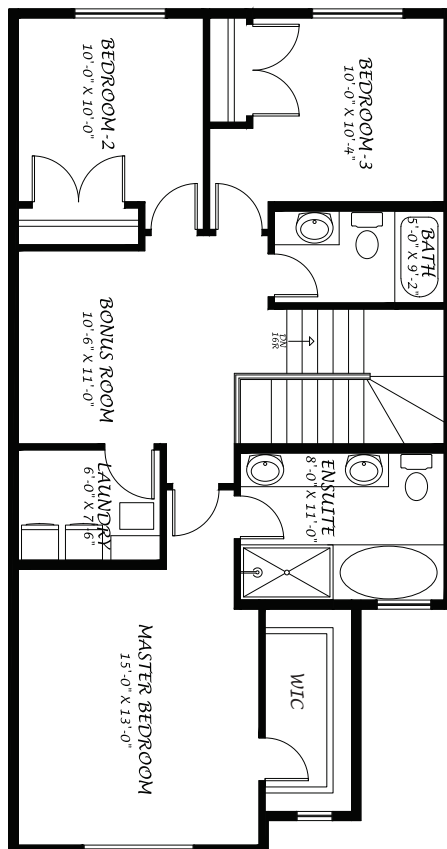

**DELIGHT**  
1850 sqft

MAIN FLOOR : 891 SQ. FT.  
HOUSE WIDTH 24'-0"

UPPER FLOOR: 957 SQ. FT.  
HOUSE WIDTH 24'-0"

- 4 Bedrooms
- 3 Bathrooms
- Bonus Room
- Walk through pantry
- Main Floor Bed & Full Bath