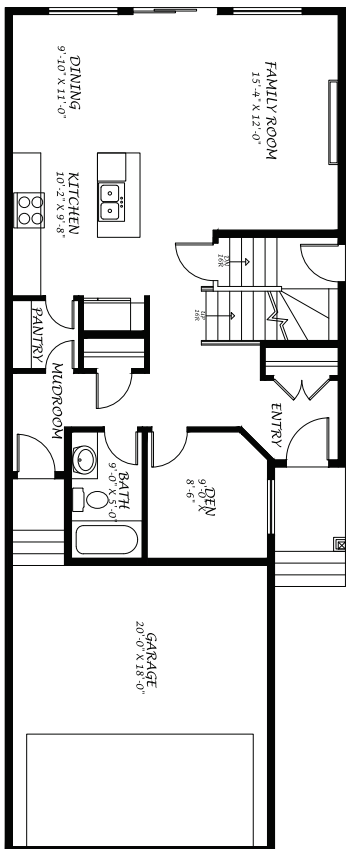

**DELIGHT**  
1850 sqft

MAIN FLOOR : 891 SQ. FT.  
HOUSE WIDTH 24'-0"

UPPER FLOOR: 957 SQ. FT.  
HOUSE WIDTH 24'-0"

- 4 Bedrooms
- 3 Bathrooms
- Bonus Room
- Walk through pantry
- Main Floor Bed & Full Bath